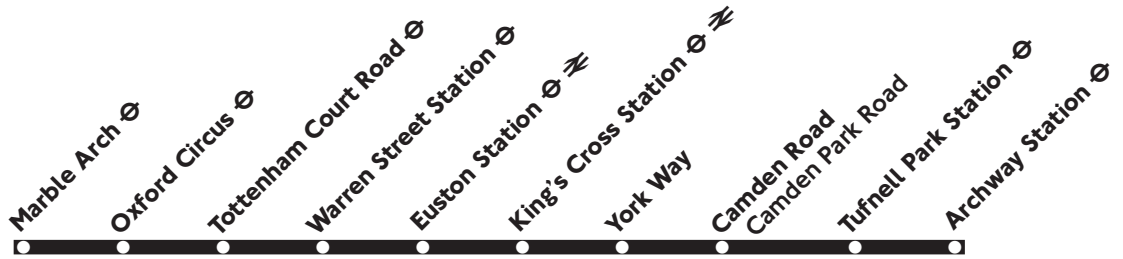

390

Marble Arch - King's Cross - Archway

Monday - Friday

Marble Arch	0002	0050	0115	0545	0645	2006	2126	2350
Oxford Circus	0007 <i>Then</i>	0055	0120 <i>Then</i>	0550 <i>Then</i>	0650 <i>Then</i>	2011 <i>Then</i>	2131 <i>Then</i>	2355
Tottenham Court Road Station	0012 <i>every</i>	0100	0125 <i>every</i>	0555 <i>every</i>	0655 <i>about</i>	2016 <i>about</i>	2136 <i>about</i>	2400
Euston Station <i>Euston Road</i>	0017 <i>12</i>	0105	0130 <i>30 minutes</i>	0601 <i>15</i>	0700 <i>every</i>	2021 <i>every</i>	2141 <i>every</i>	0005
King's Cross Station	0021 <i>mins</i>	0109	0134 <i>until</i>	0604 <i>mins</i>	0704 <i>8 minutes</i>	2025 <i>10 minutes</i>	2145 <i>12 minutes</i>	0009
Tufnell Park Station	0028 <i>until</i>	0116	0141	0611 <i>until</i>	0711 <i>until</i>	2036 <i>until</i>	2156 <i>until</i>	0016
Archway Station	0032	0120	0145	0615	0715	2041	2201	0020

Saturday (also Good Friday)

Marble Arch	0002	0050	0115	0545	0815	0825	0835	0845	0855	0903	1902
Oxford Circus	0007 <i>Then</i>	0055	0120 <i>Then</i>	0550 <i>Then</i>	0820	0830	0840	0850	0900	0910 <i>Then</i>	1907
Tottenham Court Road Station	0012 <i>every</i>	0100	0125 <i>every</i>	0555 <i>every</i>	0825	0838	0846	0857	0907	0917 <i>about</i>	1912
Euston Station <i>Euston Road</i>	0017 <i>12</i>	0105	0130 <i>30 minutes</i>	0601 <i>15 minutes</i>	0830	0843	0853	0904	0914	0924 <i>every</i>	1919
King's Cross Station	0021 <i>mins</i>	0109	0134 <i>until</i>	0604 <i>until</i>	0834	0848	0859	0910	0920	0930 <i>8 minutes</i>	1925
Tufnell Park Station	0028 <i>until</i>	0116	0141	0611	0841	0856	0910	0921	0931	0941 <i>until</i>	1936
Archway Station	0032	0120	0145	0615	0845	0900	0915	0926	0936	0946	1941

Marble Arch	1912	2102	2350
Oxford Circus	1917 <i>Then</i>	2107 <i>Then</i>	2355
Tottenham Court Road Station	1922 <i>about</i>	2112 <i>about</i>	2400
Euston Station <i>Euston Road</i>	1929 <i>every</i>	2117 <i>every</i>	0005
King's Cross Station	1935 <i>10 minutes</i>	2121 <i>12 minutes</i>	0009
Tufnell Park Station	1946 <i>until</i>	2132 <i>until</i>	0016
Archway Station	1951	2137	0020

Sunday and other Public Holidays

Marble Arch	0002	0050	0115	0545	0725	0740	0755	0910	0924	2350
Oxford Circus	0007 <i>Then</i>	0055	0120 <i>Then</i>	0550 <i>Then</i>	0731	0745	0800 <i>Then</i>	0915	0929 <i>Then</i>	2355
Tottenham Court Road Station	0012 <i>every</i>	0100	0125 <i>every</i>	0555 <i>every</i>	0735	0750	0805 <i>every</i>	0920	0934 <i>about</i>	2400
Euston Station <i>Euston Road</i>	0017 <i>12</i>	0105	0130 <i>30 minutes</i>	0601 <i>20 minutes</i>	0740	0757	0812 <i>15</i>	0927	0941 <i>every</i>	0005
King's Cross Station	0021 <i>mins</i>	0109	0134 <i>until</i>	0604 <i>until</i>	0744	0803	0818 <i>mins</i>	0933	0947 <i>12 minutes</i>	0009
Tufnell Park Station	0028 <i>until</i>	0116	0141	0611	0751	0811	0829 <i>until</i>	0944	0958 <i>until</i>	0016
Archway Station	0032	0120	0145	0615	0755	0815	0834	0949	1003	0020