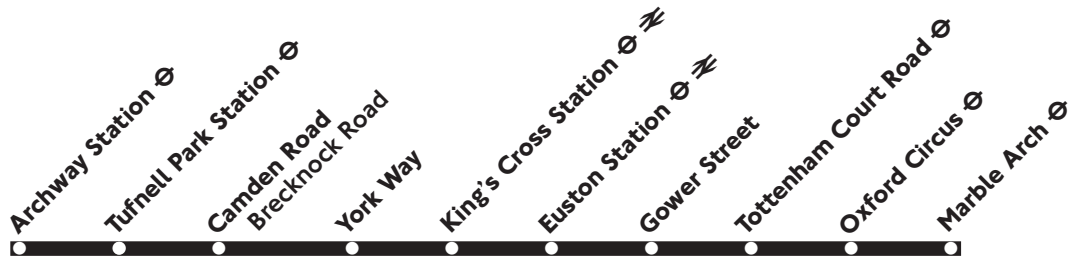

390

Archway - King's Cross - Marble Arch

Monday - Friday

Archway Station	2400	0012	0040		0510		0610		1931		2101		2400
Tufnell Park Station	0003	0015	0043	Then	0513	Then	0613	Then	1934	Then	2104	Then	0003
King's Cross Station	0012	0024	0050	every	0520	every	0620	about	1943	about	2113	about	0012
Euston Station <i>Euston Road</i>	0016	0028	0054	30 minutes	0524	15 minutes	0624	every	1949	every	2117	every	0016
Tottenham Court Road Station	0021	0033	0059	until	0529	until	0629	8 minutes	1957	10 minutes	2122	12 minutes	0021
Oxford Circus	0026	0038	0104		0534		0634	until	2004	until	2127	until	0026
Marble Arch	0030	0042	0108		0538		0638		2009		2131		0030

Saturday (also Good Friday)

Archway Station	2400	0012	0040		0510		0725	0737	Then	0807		1851		2101
Tufnell Park Station	0003	0015	0043	Then	0513	Then	0728	0740	about	0810	Then	1854	Then	2104
King's Cross Station	0012	0024	0050	every	0520	every	0735	0747	every	0817	about	1903	about	2113
Euston Station <i>Euston Road</i>	0016	0028	0054	30 minutes	0524	15 minutes	0739	0751	10	0821	every	1908	every	2117
Tottenham Court Road Station	0021	0033	0059	until	0529	until	0744	0756	mins	0826	8 minutes	1914	10 minutes	2122
Oxford Circus	0026	0038	0104		0534		0749	0801	until	0831	until	1920	until	2127
Marble Arch	0030	0042	0108		0538		0753	0805		0835		1927		2131

Archway Station	2113		2400
Tufnell Park Station	2116	Then	0003
King's Cross Station	2125	about	0012
Euston Station <i>Euston Road</i>	2129	every	0016
Tottenham Court Road Station	2134	12 minutes	0021
Oxford Circus	2139	until	0026
Marble Arch	2143		0030

Marble Arch	1912	2102	2350
Oxford Circus	1917 <i>Then</i>	2107 <i>Then</i>	2355
Tottenham Court Road Station	1922 <i>about</i>	2112 <i>about</i>	2400
Euston Station <i>Euston Road</i>	1929 <i>every</i>	2117 <i>every</i>	0005
King's Cross Station	1935 <i>10 minutes</i>	2121 <i>12 minutes</i>	0009
Tufnell Park Station	1946 <i>until</i>	2132 <i>until</i>	0016
Archway Station	1951	2137	0020